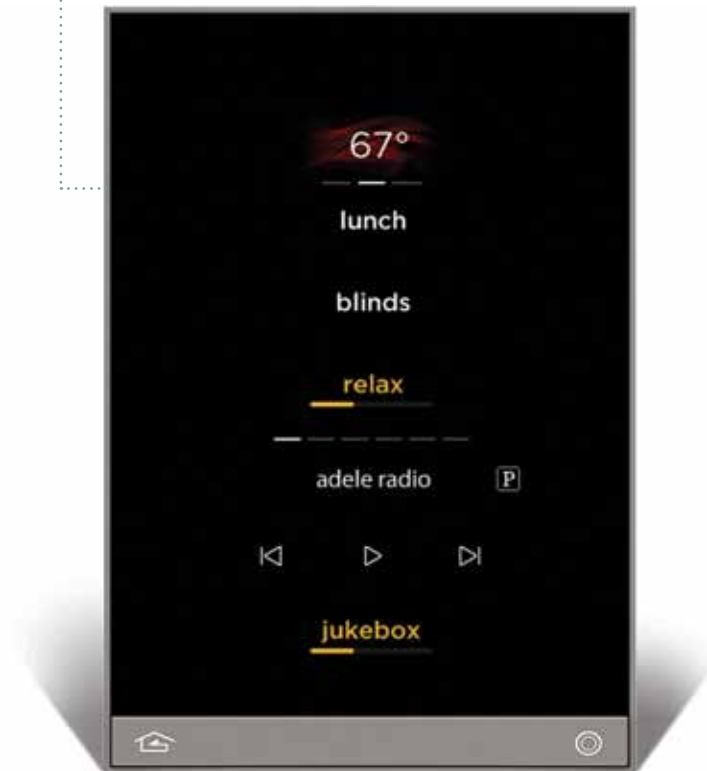

simplify your life
at the touch of a button

You're creating your perfect place to work, live or play and you've thought through every detail to make sure it's exactly what you want. The addition of a Vantage system can enable you to truly enjoy your personal paradise.

The keypad collection from Vantage enhances not only the capabilities of your system, but also the atmosphere and ambiance of each room. At the touch of a button, you can alter the feeling in a single room, completely transform your living environment or swipe to your personalized favorites on Equinox 40.