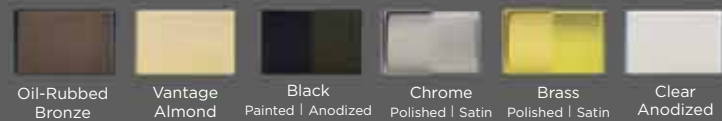

{ *complete* the look 3 with a unique finish

Looking for a specific color?
Contact your Vantage Pro about other custom options

Standard Finishes

Custom Finishes (extended lead time)

Metal Faceplates

TrimLine II
SoftLine
Align