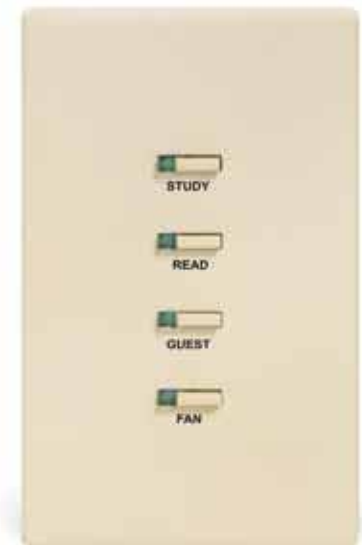

Original Bronze TrimLine II  
Original Bronze RPTouch Buttons

Black Anodized SoftLine Faceplate  
Black SquareTouch Buttons

Vantage Ivory Align Faceplate  
Vantage Ivory FineTouch Buttons